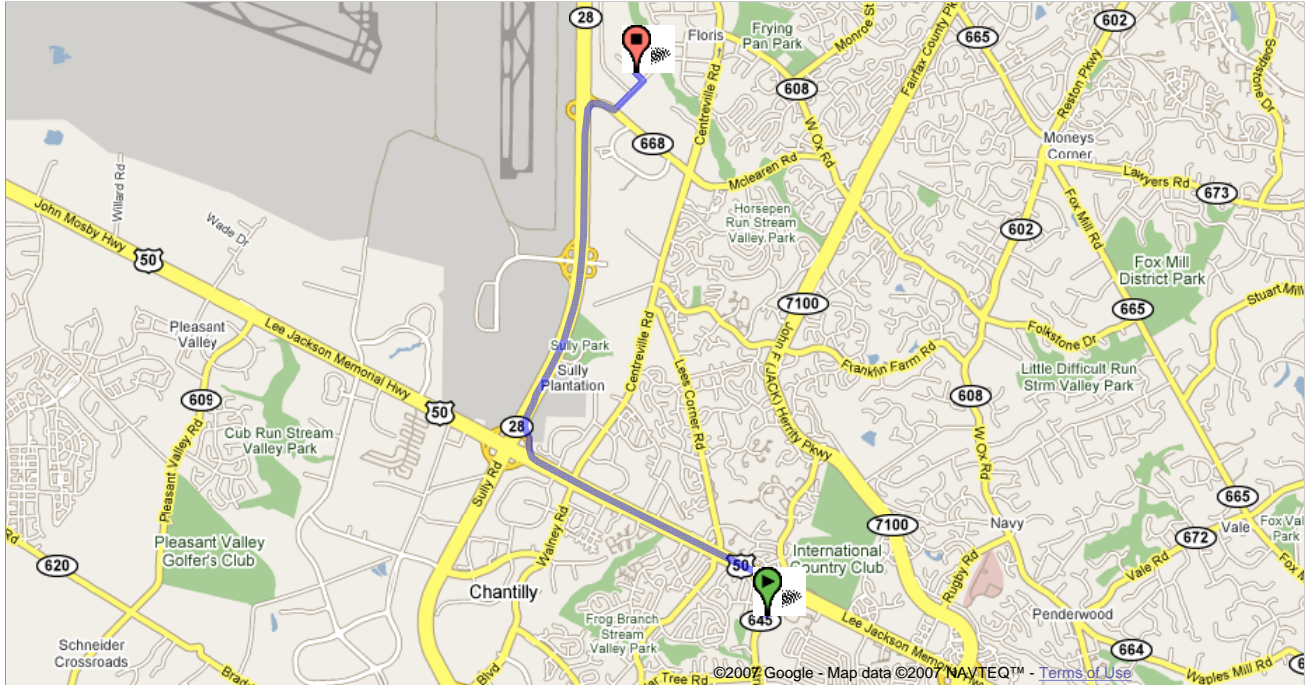

Start **4201 Stringfellow Rd**  
Chantilly, VA 20151

End **13832 Redskin Dr**  
Herndon, VA 20171

Travel **5.0 mi – about 10 mins, up to 15 mins**  
in traffic

**4201 Stringfellow Rd**  
Chantilly, VA 20151

Drive: 5.0 mi – about 10 mins, up to 15 mins in traffic

- |                                                                               |                  |
|-------------------------------------------------------------------------------|------------------|
| 1. Head <b>northeast</b> on <b>Stringfellow Rd</b> toward <b>Blueberry Ln</b> | 0.2 mi           |
| 2. Turn <b>left</b> at <b>Lee Jackson Memorial Hwy/US-50 W</b>                | 1.8 mi<br>4 mins |
| 3. Merge onto <b>Sully Rd/VA-28 N</b> via the ramp to <b>Dulles Airport</b>   | 2.3 mi<br>3 mins |
| 4. Exit onto <b>Mclearen Rd/VA-668 E</b>                                      | 0.4 mi<br>1 min  |
| 5. Turn <b>left</b> at <b>Towerview Rd</b>                                    | 0.3 mi<br>2 mins |
| 6. Turn <b>left</b> at <b>Redskin Dr</b>                                      | 413 ft           |

**13832 Redskin Dr**  
Herndon, VA 20171

These directions are for planning purposes only. You may find that construction projects, traffic, or other events may cause road conditions to differ from the map results.

Map data ©2007 NAVTEQ™